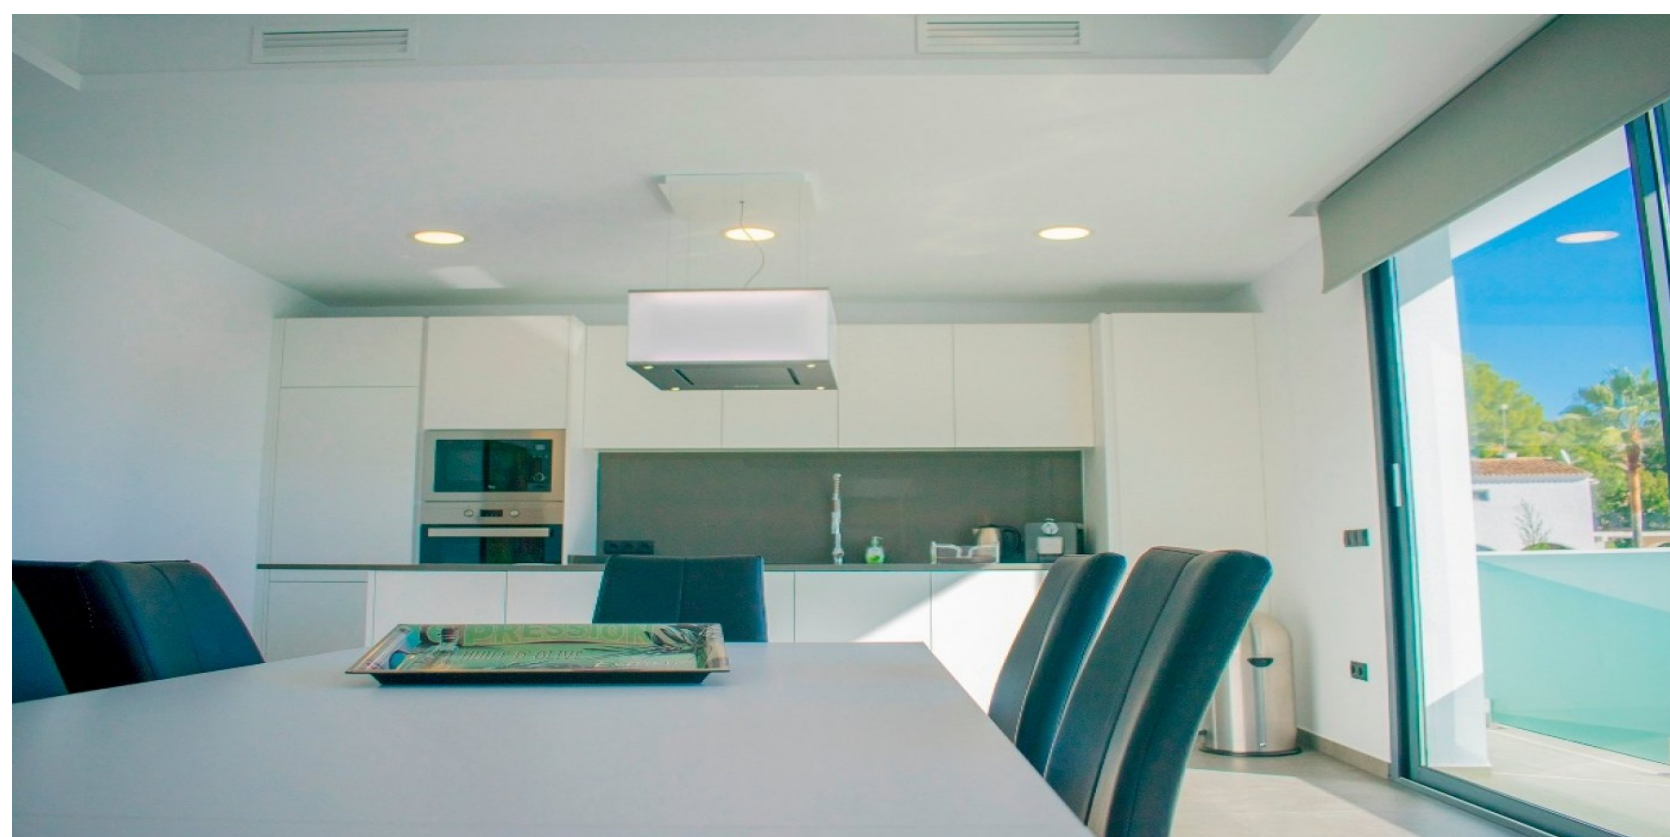

SALE MODERN STYLE VILLA 600 M FROM CALA PINETS ON THE COAST OF BENISSA

795.000 €

 290 m ²	 816 m ²	 6	 3	 Yes	 Pool	 1	 Parking	 600 m	 Yes	 -
--	---	--	--	--	---	--	--	--	--	--