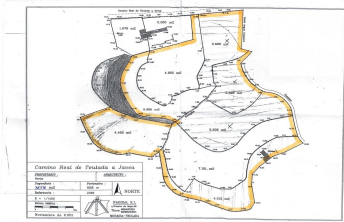

PLOT · BENITACHELL

350.000 €

FANTASTIC PLOT IN BENITACHELL WITH PANORAMIC VIEWS

Large plot located between Teulada and Benitachell. The plot is oriented east and is located 6 km from the sea and 2 km from the center of Javea. A unique price for this large plot with good access road. Your own valley with lots of privacy and stunning views. For the design and the future construction of a new villa, we are happy to assist you. [...]