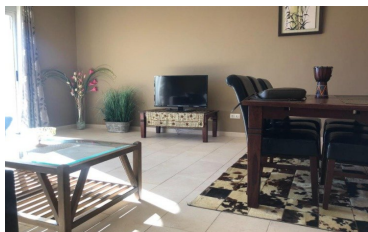

Beautiful apartment near the sea in Altea

260.000 €

100 m²

-

2

2

Pool

1

Parking

1

150 m