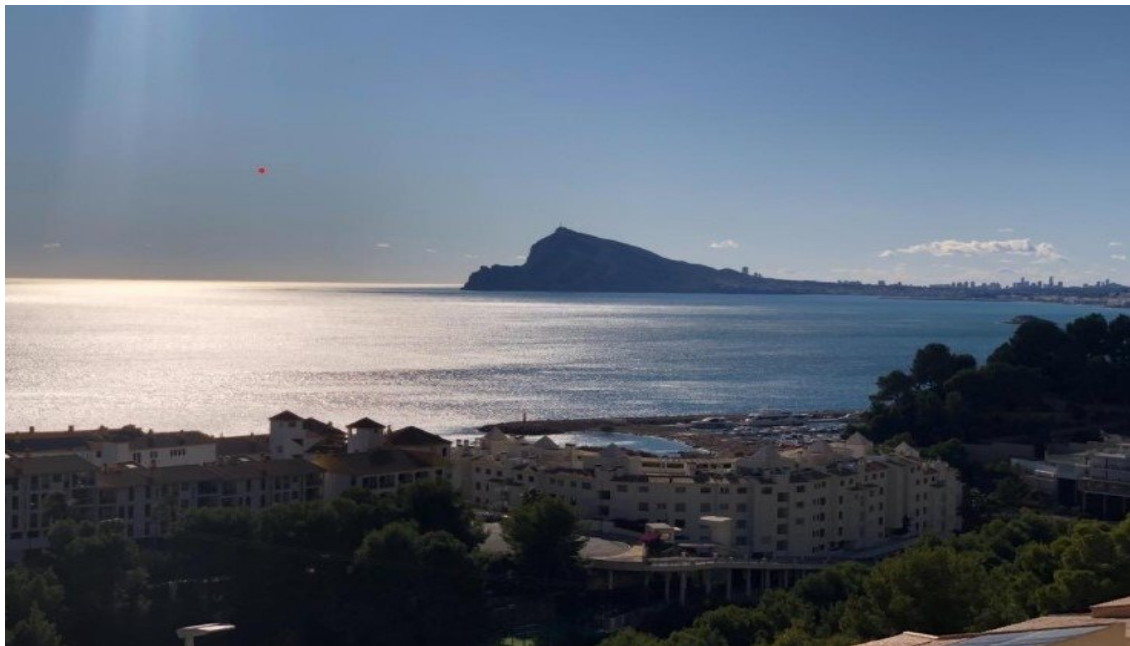

Beautiful apartment near the sea in Altea

260.000 €

 100 m²

 -

 2

 2

 Pool

 1

 Parking

 1

 150 m

Beautiful south-facing apartment with magnificent sea views in one of the best areas of Altea. The 100m2 house has 2 bedrooms, 2 bathrooms, a spacious living-dining room and a terrace with sea views. In the common areas you can enjoy the community pool. Parking included in the price. It has individual heating- hot / cold pump, elevator, fitted wardrobes. Community expenses - € 800 / year, IBI - [...]