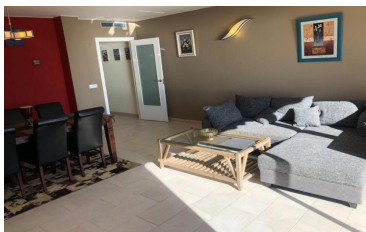

Beautiful apartment near the sea in Altea

260.000 €

100 m²

-

2

2

Pool

1

Parking

1

150 m