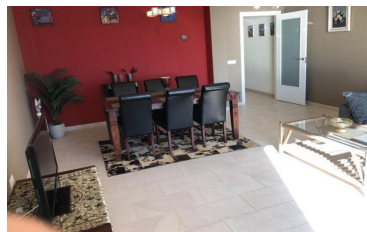

Beautiful apartment near the sea in Altea

260.000 €

100 m²

-

2

2

Pool

1

Parking

1

150 m